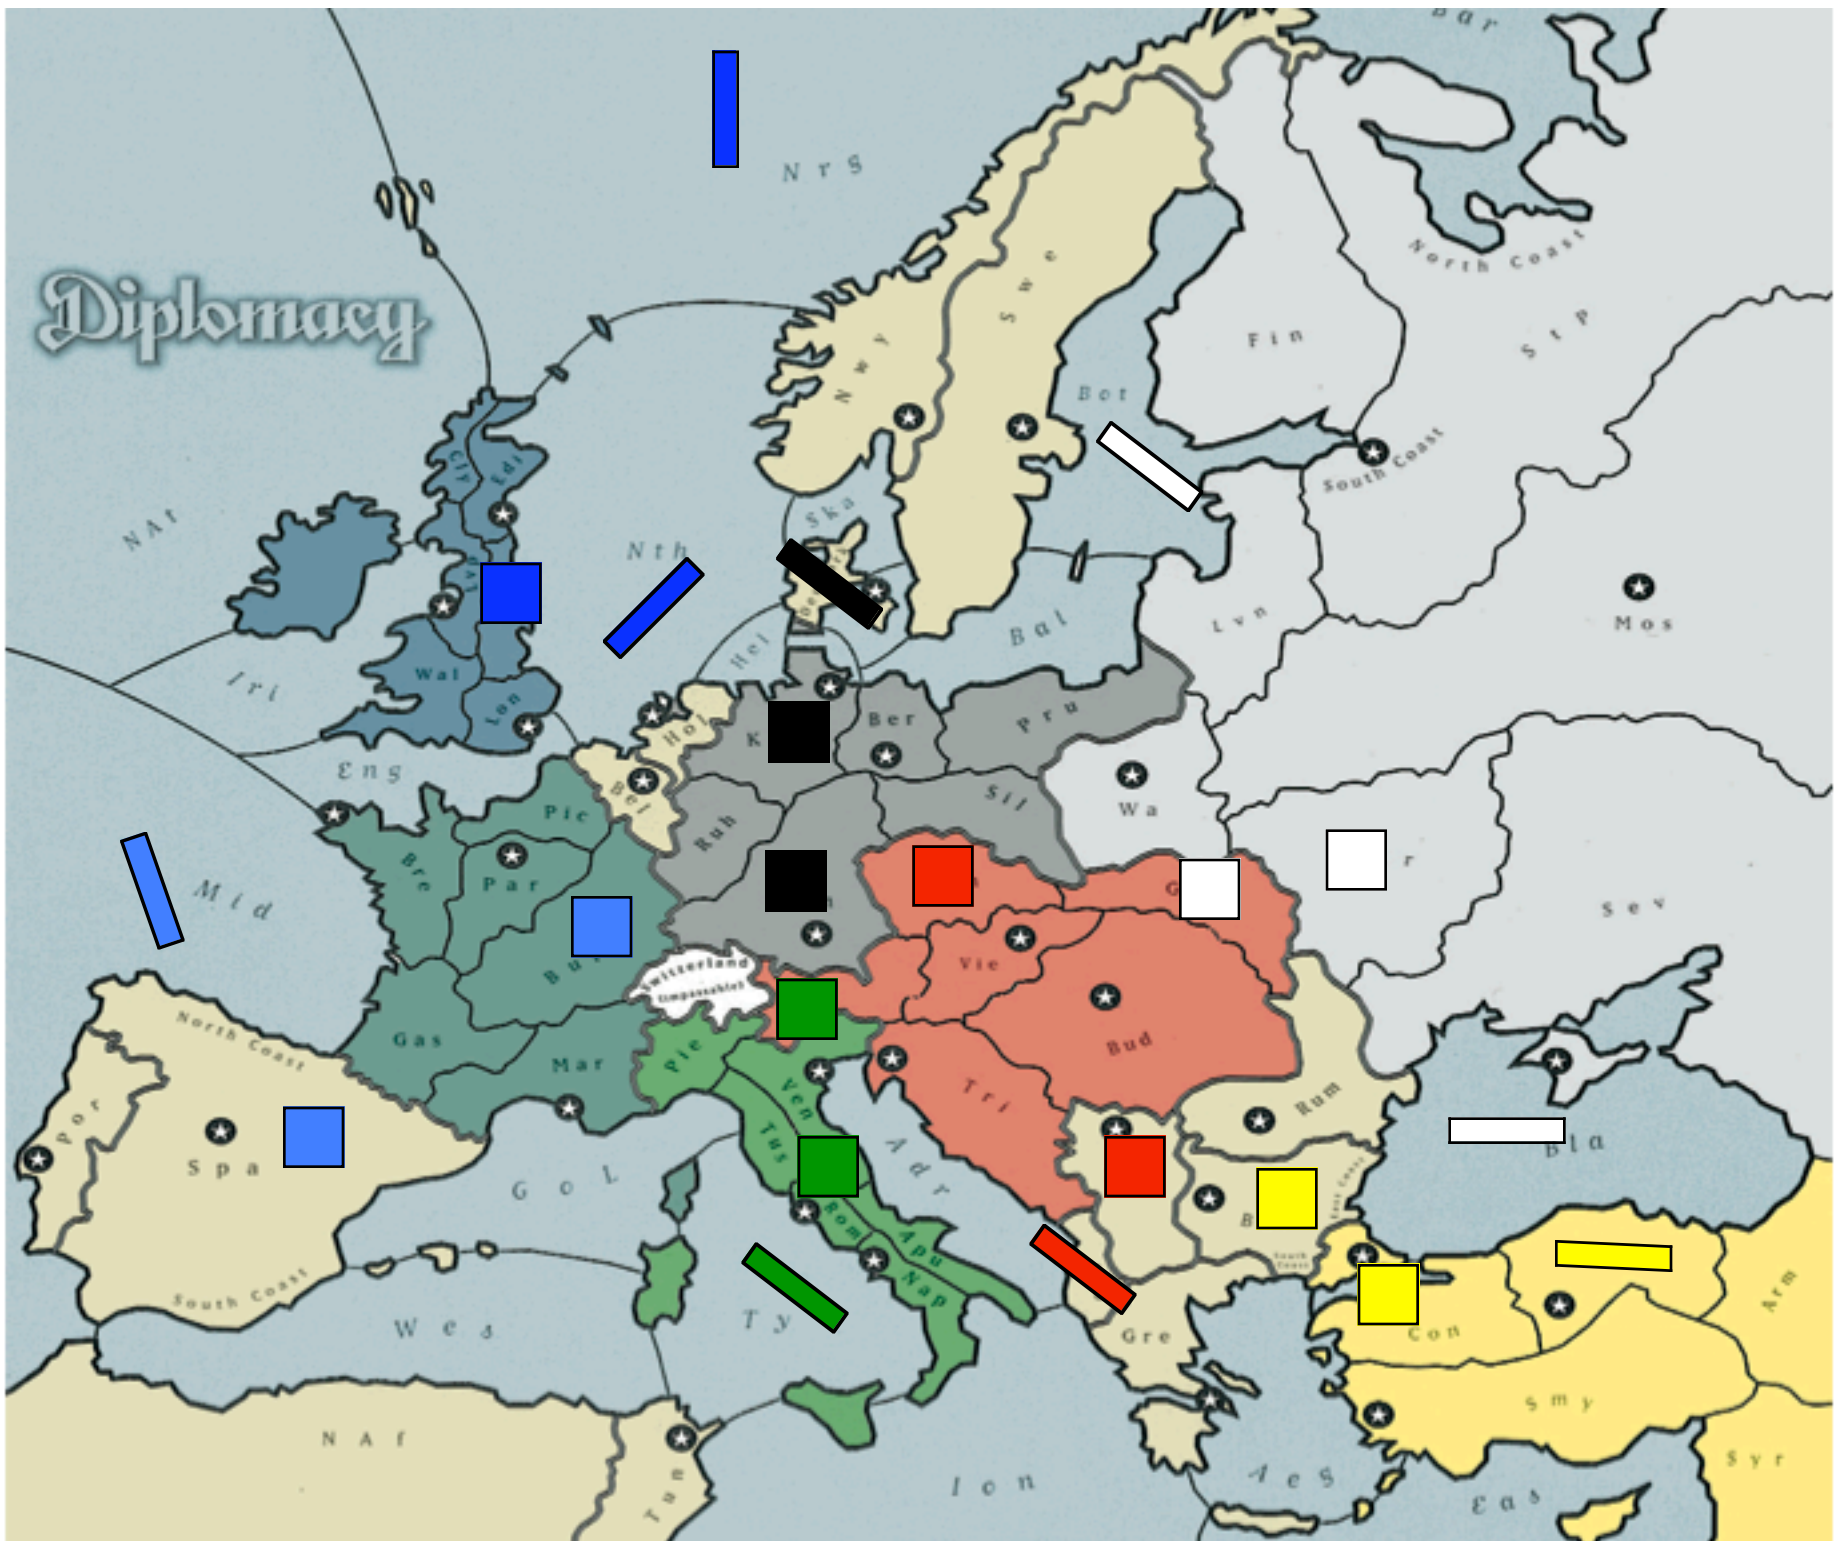

Diplomacy

DIP GAME 1 SPR 01

TURKEY

A Con M Bul
A Smy M Con
F Ank H

ITALY

Army Venice to Tyrolia
Army Rome to Venice
Fleet Naples to Tyrhennian Sea

FRANCE

A Paris - Burgundy
A Marseilles - spain
F Brest - Mid Atlantic Ocean

ENGLAND

A Lvp-Yor (Army - Liverpool to Yorkshire)
F Lon-Nth (Fleet - London to North Sea)
F Edi-Nrg (Fleet - Edinburgh to Norwegian Sea)

RUSSIA

A MOS TO UKR
A WAR TO GAL
F STP(SC) TO BOT
F SEV TO Black Sea

AUSTRIA

Army Vienna to Bohemia
Army Budapest to Serbia
Fleet Trieste to Albania

GERMANY

F Kie-Den
A Ber-Kie
A Mun -H

Game 2 SPR 01

Fall 01 orders due WED 1/6 at noon

Remember to send your orders to the address
on this message:
zargagm@aol.com

Please use Dip 1 (country) (season) (year)
as the header, at a minimum
E.G. Dip 1 Eng F01